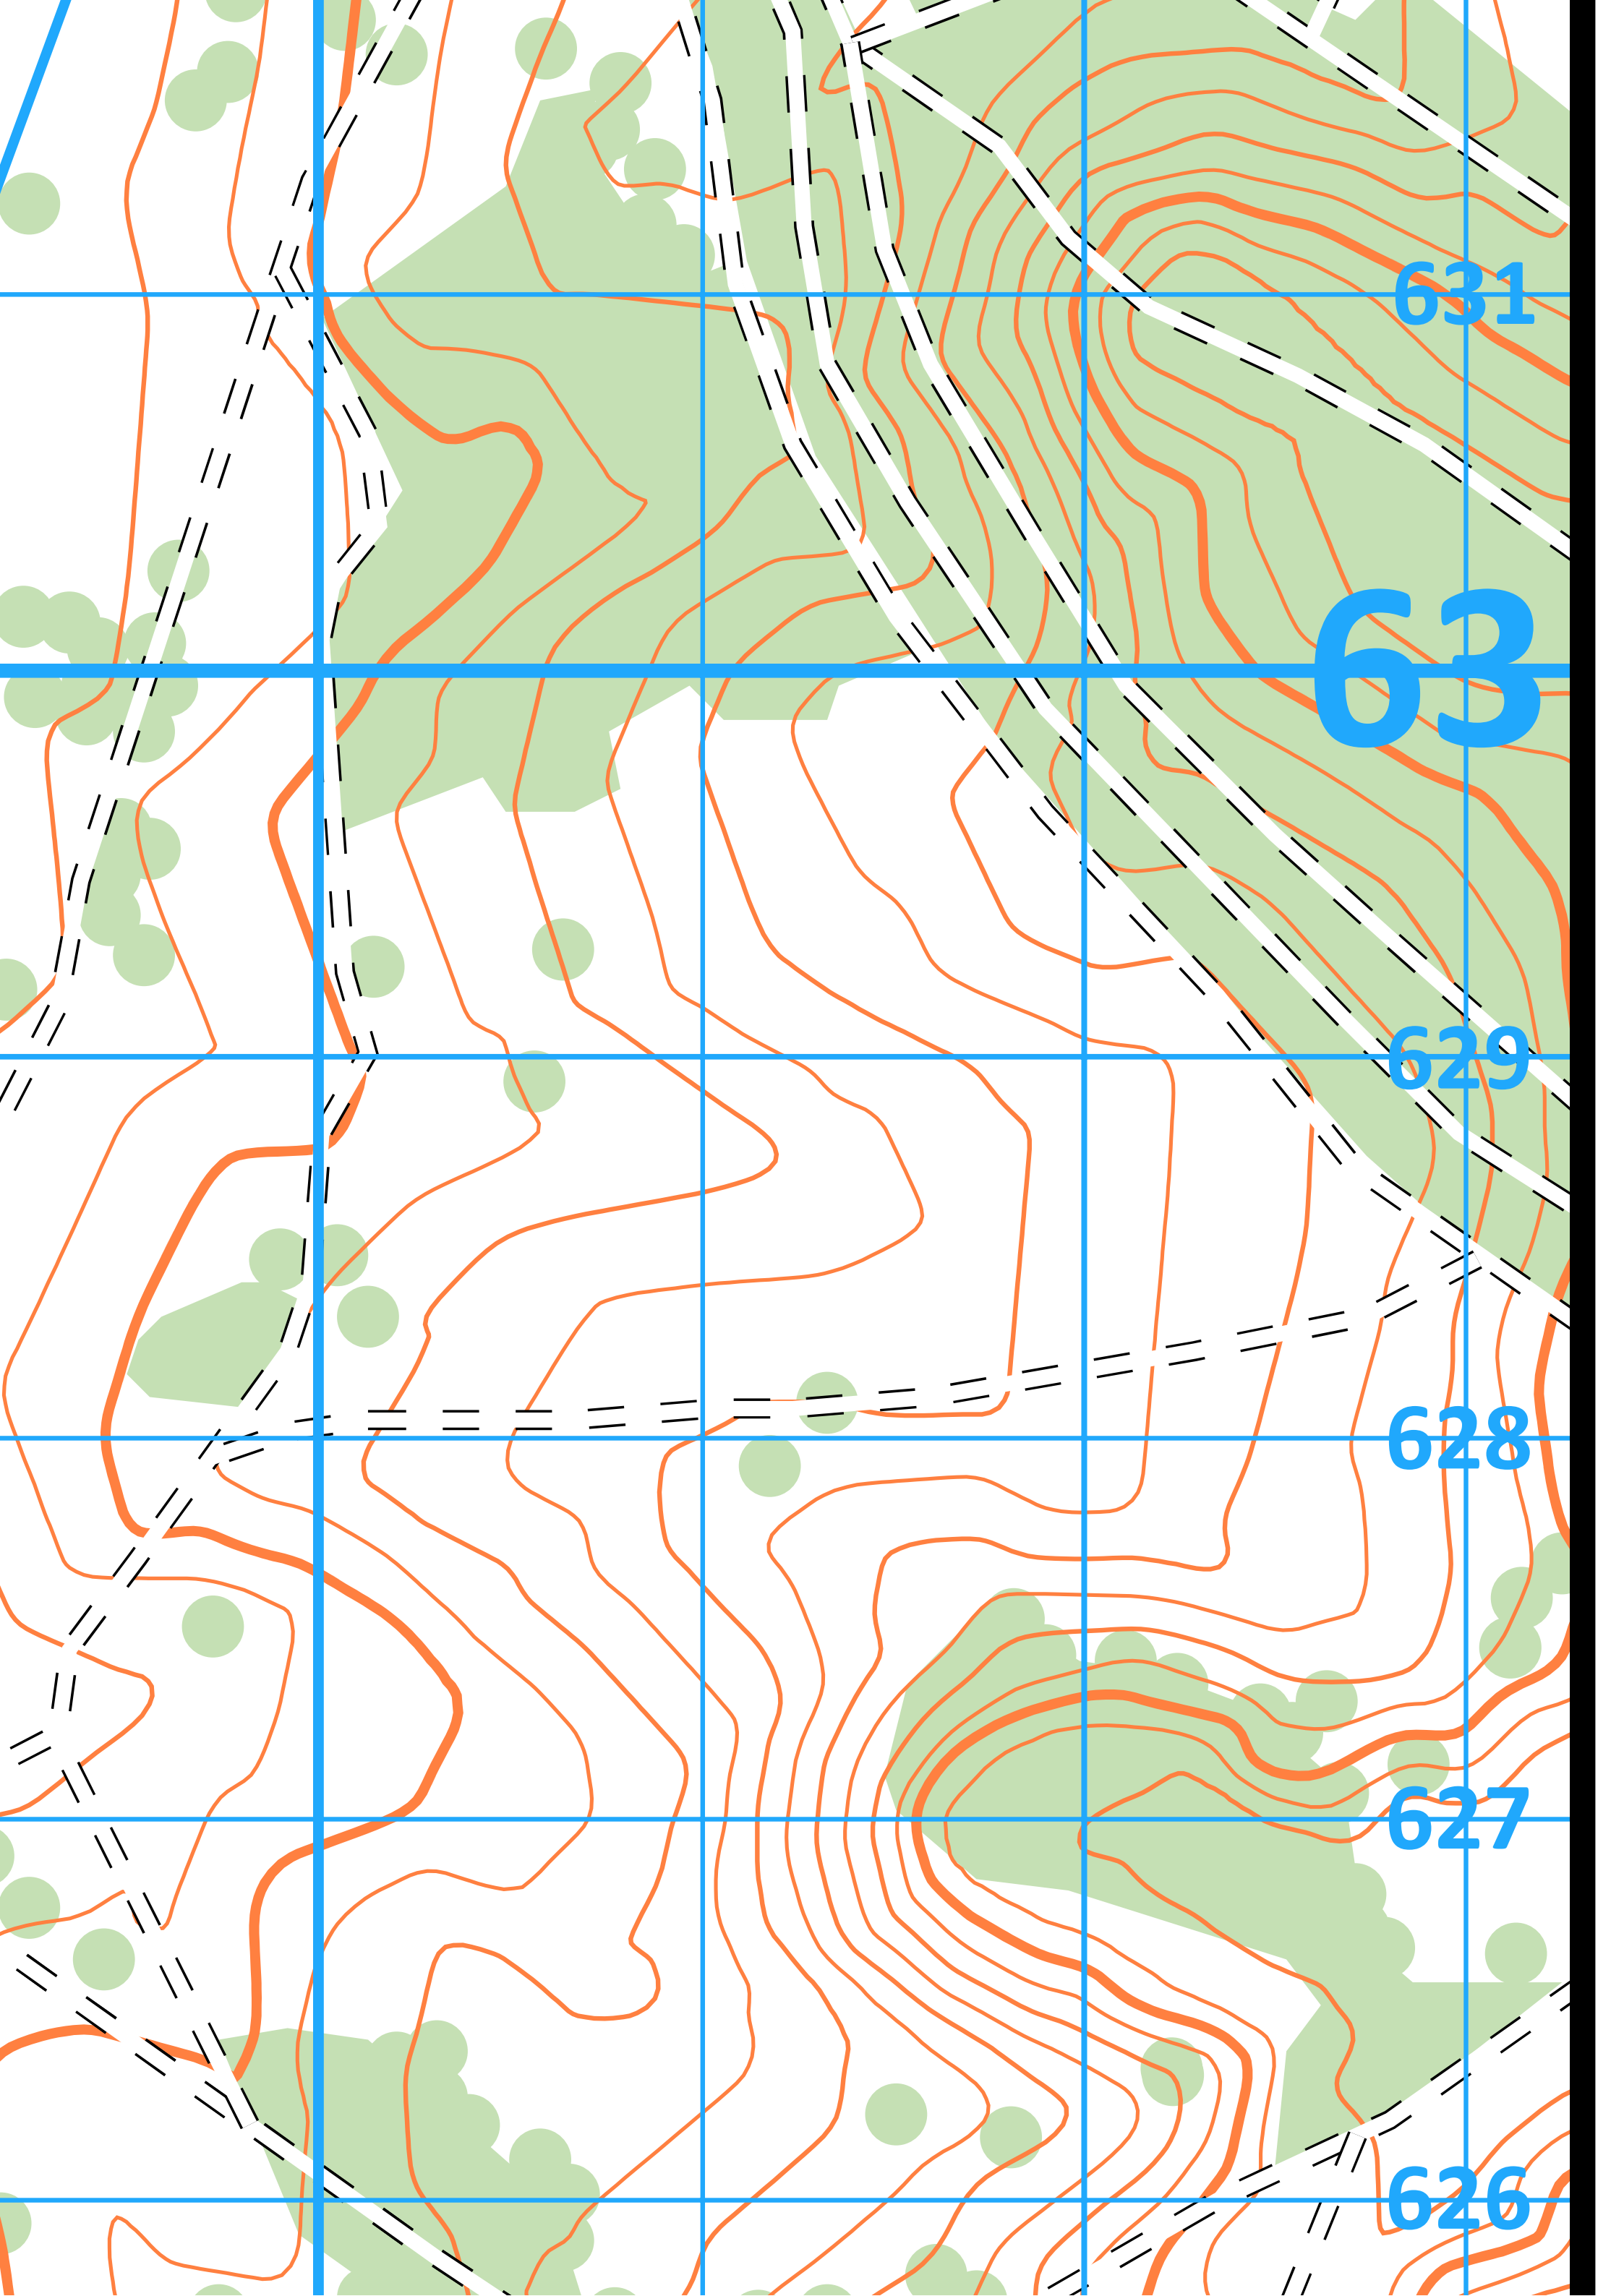

Deer Rock
Hill

633

632

Wishmore Bottom

631

63

629

628

627

626

625

624

623

622

621

872

873

874

875

Wish Stream

King's Ride

875

876

877

878

879

Everest Road

Saddleback Hill

Olddean Common

625

624

623