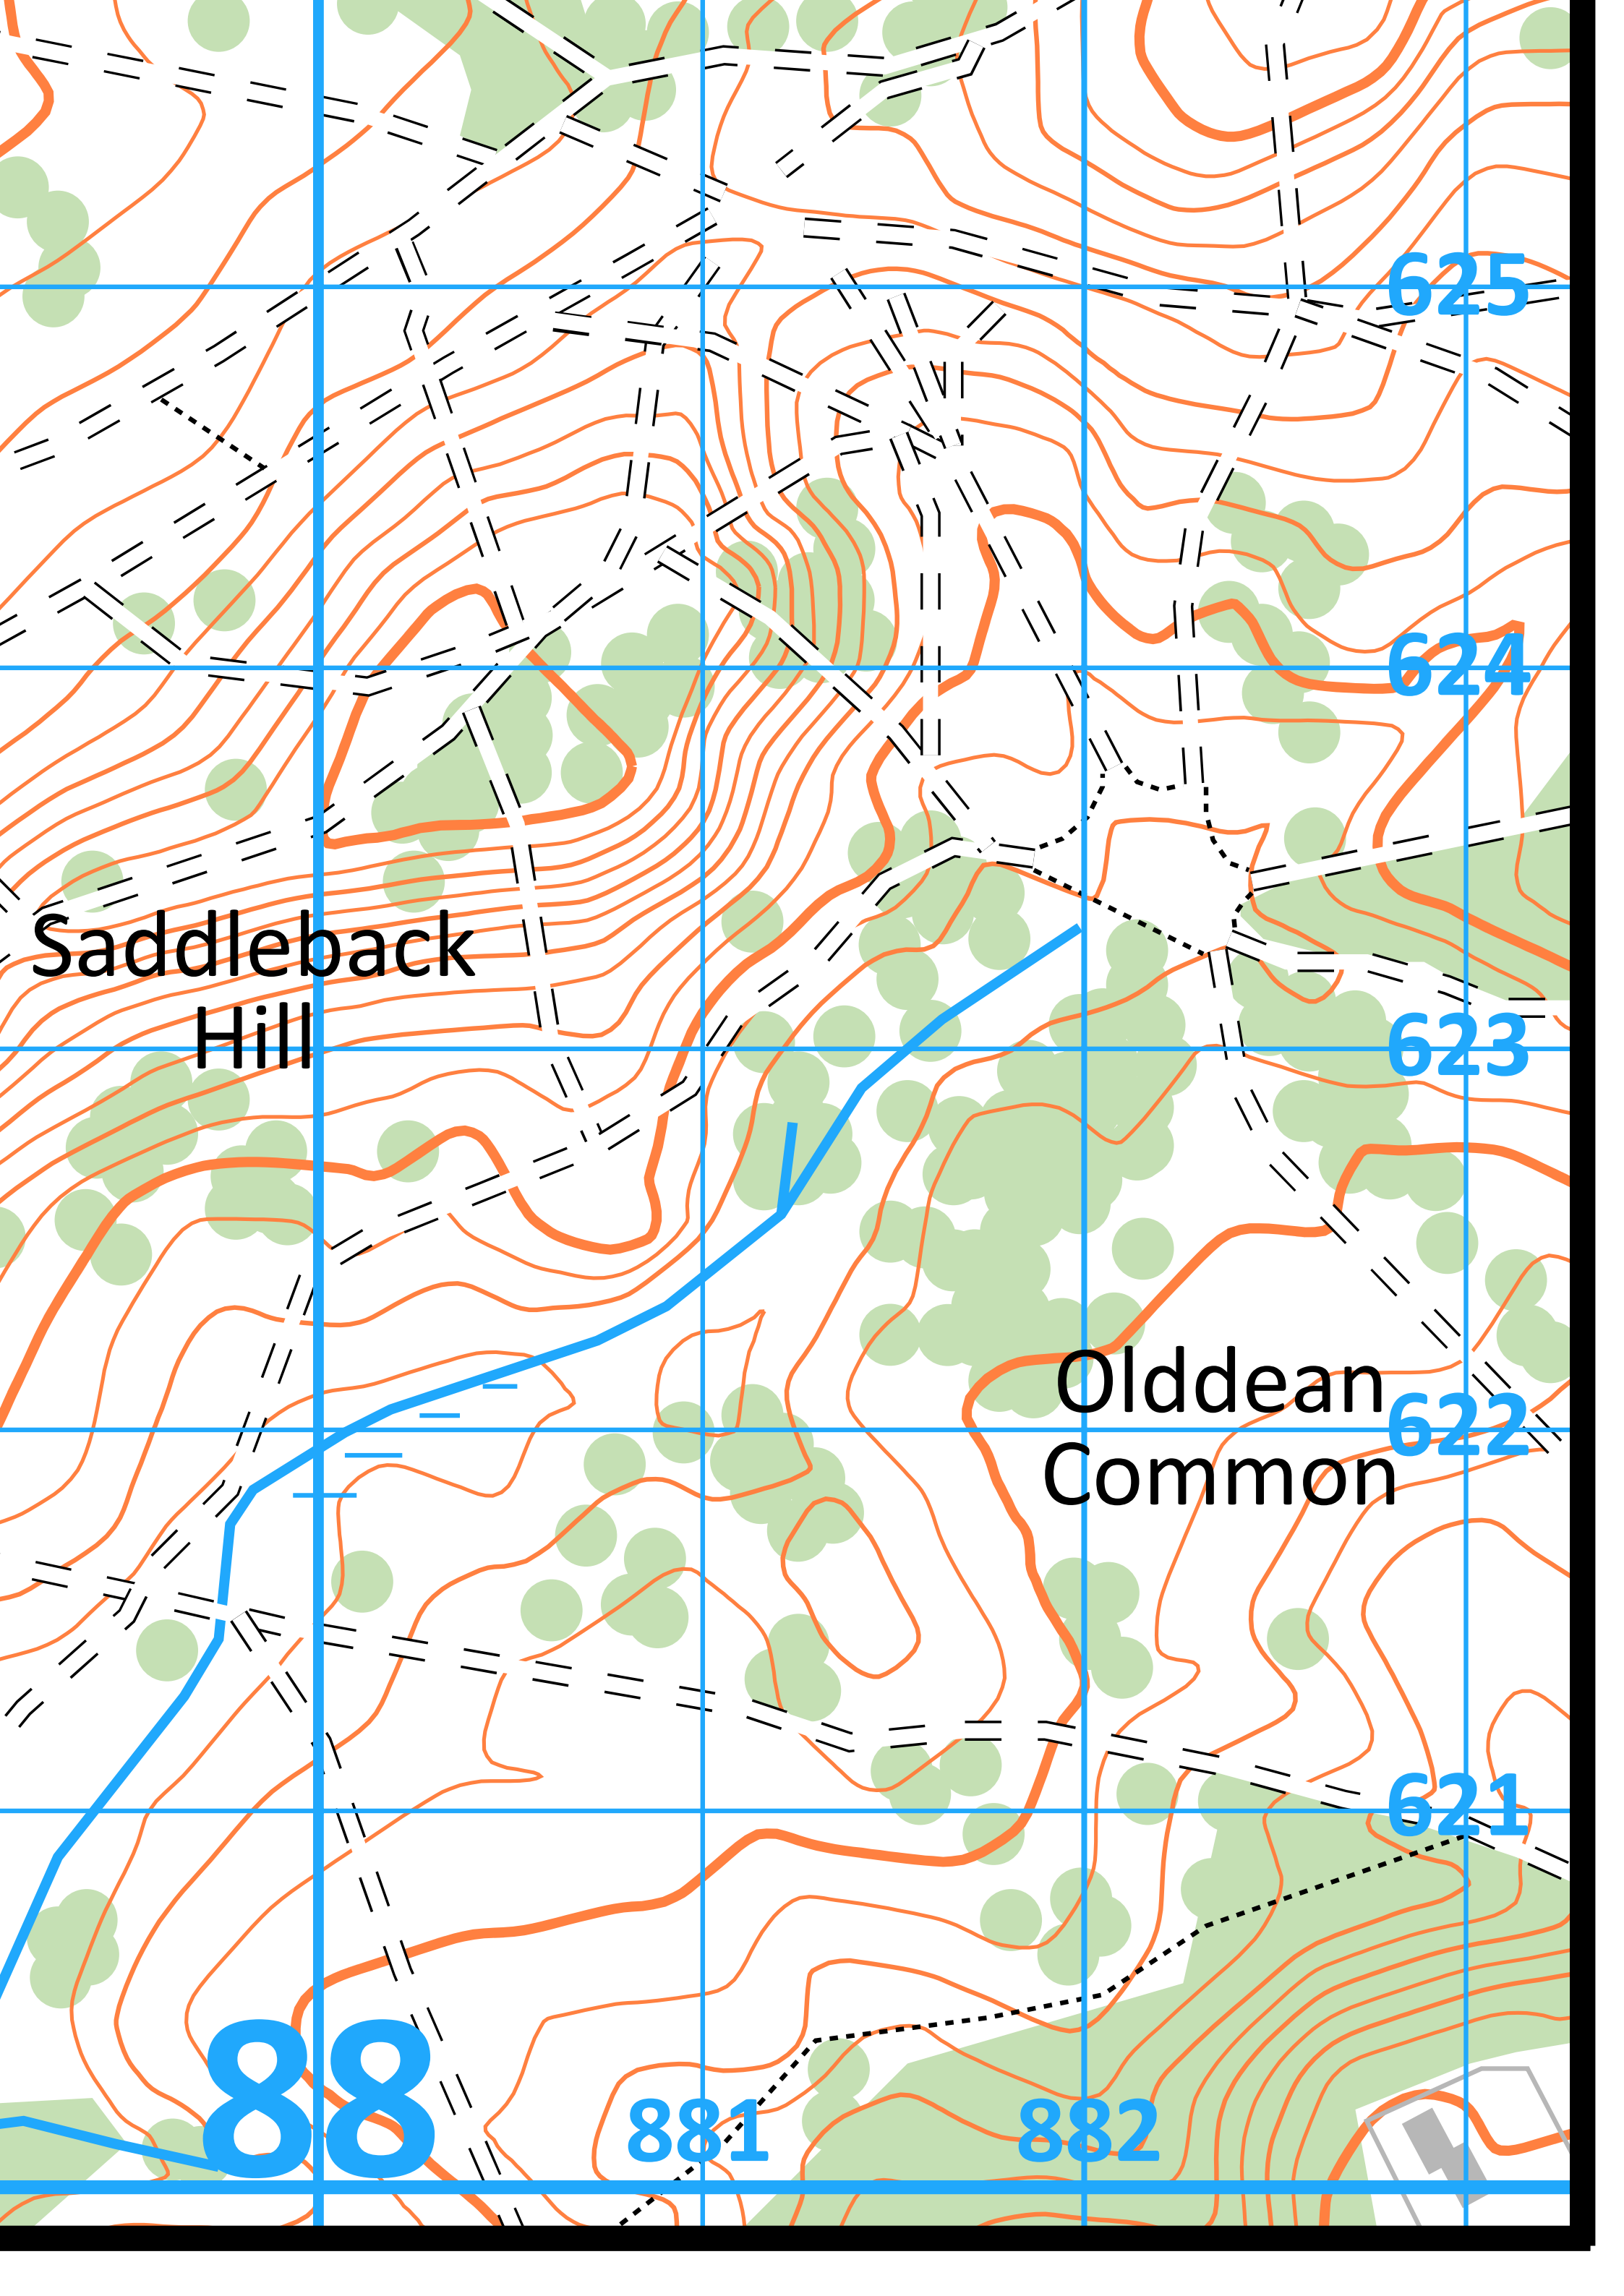

Saddleback Hill

Olddean Common

625

624

623

622

621

888

881

882